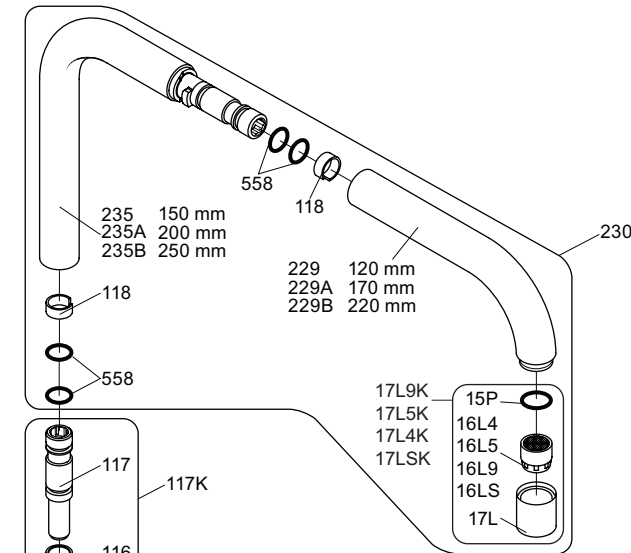

VOLA KV1

Fitting instruction
 Montageanleitung
 Monteringsvejledning
 Monteringsvægledning
 Montage hanleiding
 Manuel de montage

04/00203
 04/00206

Data, 3 Bar /43.5 Psi:

	l/min.	Gal/min.
KV1:	9,0	2.4
KV1US:	4,5	1.2

Brúk
Bediing
Fonctionnement

Colour: 02, 04, 05, 06, 08, 09, 12, 14, 15, 16, 17,
18, 19, 20, 21, 25, 27, 60, 62, 63, 65, 66

Cu:
KV1: Ø10
KV1US: Ø3/8"
KV1Q: Ø3/8"

NR.10/L/M:	VR20, VR22, VR273/L/M, VR294, VR295
VR17L4K:	VR15P, VR16L4, VR17L (US Standard)
VR17L5K:	VR15P, VR16L5, VR17L
VR17L9K:	VR15P, VR16L9, VR17L
VR17LSK:	VR15P, VR16LS, VR17L
VR30:	VR15P, VR16L9, VR17L, VR29, 4xVR31, VR35, VR1902 (F40) (and KV1 from 1972 - 1996)
VR132:	VR15P, VR16L9, VR17L, 2xVR31, 2xVR558, VR1902 (2013 - 06. 2016)
VR133:	VR15P, VR16L9, VR17L, VR24, 4xVR31, VR113, VR1902 (1997 - 2012)
VR230:	VR15P, VR16L9, VR17L, 2xVR118, VR229, VR235, 4xVR558, VR1902 (06-2016 -)
VR117K:	VR116, VR117, VR118, 2xVR558, VR1902
VR277K:	VR22, VR269, VR277
VR297/L/M:	VR20, VR22, VR269, VR273/L/M, VR277, VR294, VR295, VR296
VR433:	VR261, VR263, VR440, VR442, 2xVR444