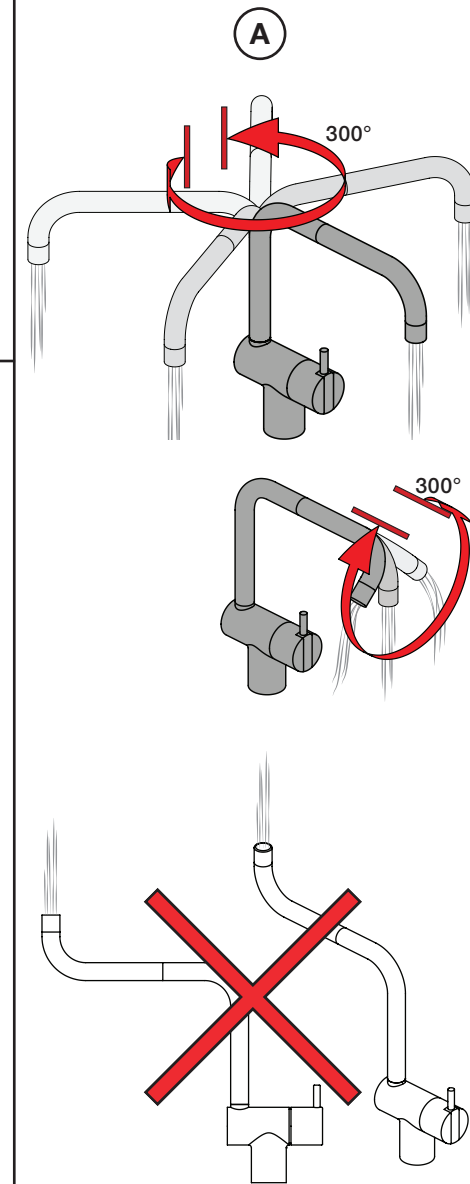

VOLA KV1

Fitting instruction
 Montageanleitung
 Monteringsvejledning
 Monteringsvægledning
 Montage hanleiding
 Manuel de montage

04/00203
 04/00206

Data, 3 Bar /43.5 Psi:

	l/min.	Gal/min.
KV1:	9,0	2.4
KV1US:	4,5	1.2

Brúk
Bediing
Fonctionnement

Colour: 02, 04, 05, 06, 08, 09, 12, 14, 15, 16, 17,
18, 19, 20, 21, 25, 27, 60, 62, 63, 65, 66

Cu:
KV1: Ø10
KV1US: Ø3/8"
KV1Q: Ø3/8"

NR.10/L/M:	VR20, VR22, VR273/L/M, VR294, VR295
VR17L4K:	VR15P, VR16L4, VR17L (US Standard)
VR17L5K:	VR15P, VR16L5, VR17L
VR17L9K:	VR15P, VR16L9, VR17L
VR17LSK:	VR15P, VR16LS, VR17L
VR30:	VR15P, VR16L9, VR17L, VR29, 4xVR31, VR35, VR1902 (F40) (and KV1 from 1972 - 1996)
VR132:	VR15P, VR16L9, VR17L, 2xVR31, 2xVR558, VR1902 (2013 - 06. 2016)
VR133:	VR15P, VR16L9, VR17L, VR24, 4xVR31, VR113, VR1902 (1997 - 2012)
VR230:	VR15P, VR16L9, VR17L, 2xVR118, VR229, VR235, 4xVR558, VR1902 (06-2016 -)
VR117K:	VR116, VR117, VR118, 2xVR558, VR1902
VR277K:	VR22, VR269, VR277
VR297/L/M:	VR20, VR22, VR269, VR273/L/M, VR277, VR294, VR295, VR296
VR433:	VR261, VR263, VR440, VR442, 2xVR444