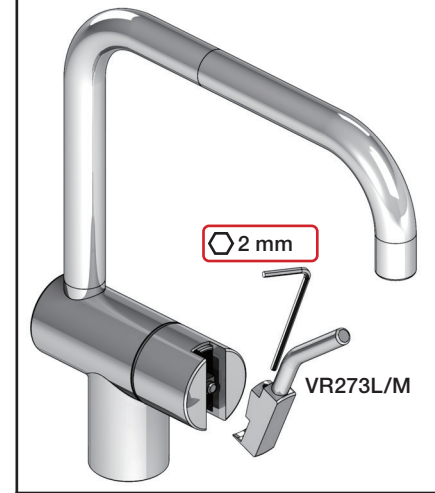

KV1L/KV1M

Operation
Bedienung
Betjening

Brúk
Bediing
Fonctionnement