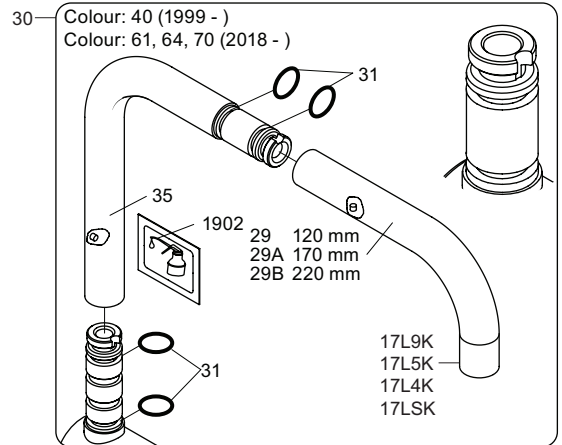

VOLA KV1

Fitting instruction
 Montageanleitung
 Monteringsvejledning
 Monteringsvægledning
 Montage hanleiding
 Manuel de montage

04/00203
 04/00206

Data, 3 Bar /43.5 Psi:

	l/min.	Gal/min.
KV1:	9,0	2.4
KV1US:	4,5	1.2

Brúk
Bediing
Fonctionnement

Colour: 02, 04, 05, 06, 08, 09, 12, 14, 15, 16, 17,
18, 19, 20, 21, 25, 27, 60, 62, 63, 65, 66

Cu:
KV1: Ø10
KV1US: Ø3/8"
KV1Q: Ø3/8"

NR.10/L/M:	VR20, VR22, VR273/L/M, VR294, VR295
VR17L4K:	VR15P, VR16L4, VR17L (US Standard)
VR17L5K:	VR15P, VR16L5, VR17L
VR17L9K:	VR15P, VR16L9, VR17L
VR17LSK:	VR15P, VR16LS, VR17L
VR30:	VR15P, VR16L9, VR17L, VR29, 4xVR31, VR35, VR1902 (F40) (and KV1 from 1972 - 1996)
VR132:	VR15P, VR16L9, VR17L, 2xVR31, 2xVR558, VR1902 (2013 - 06. 2016)
VR133:	VR15P, VR16L9, VR17L, VR24, 4xVR31, VR113, VR1902 (1997 - 2012)
VR230:	VR15P, VR16L9, VR17L, 2xVR118, VR229, VR235, 4xVR558, VR1902 (06-2016 -)
VR117K:	VR116, VR117, VR118, 2xVR558, VR1902
VR277K:	VR22, VR269, VR277
VR297/L/M:	VR20, VR22, VR269, VR273/L/M, VR277, VR294, VR295, VR296
VR433:	VR261, VR263, VR440, VR442, 2xVR444