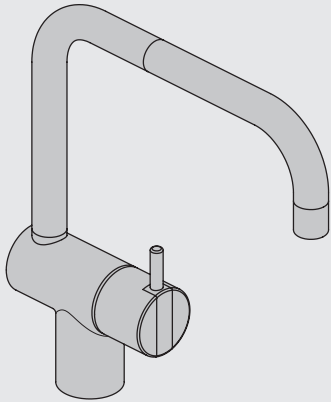

VOLA KV1

Fitting instruction
 Montageanleitung
 Monteringsvejledning
 Monteringsvægledning
 Montage hanleiding
 Manuel de montage

04/00203
 04/00206

Data, 3 Bar /43.5 Psi:

	l/min.	Gal/min.
KV1:	9,0	2.4
KV1US:	4,5	1.2

Brúk
Bediing
Fonctionnement

Colour: 02, 04, 05, 06, 08, 09, 12, 14, 15, 16, 17,
18, 19, 20, 21, 25, 27, 60, 62, 63, 65, 66

Cu:
KV1: Ø10
KV1US: Ø3/8"
KV1Q: Ø3/8"

NR.10/L/M:	VR20, VR22, VR273/L/M, VR294, VR295
VR17L4K:	VR15P, VR16L4, VR17L (US Standard)
VR17L5K:	VR15P, VR16L5, VR17L
VR17L9K:	VR15P, VR16L9, VR17L
VR17LSK:	VR15P, VR16LS, VR17L
VR30:	VR15P, VR16L9, VR17L, VR29, 4xVR31, VR35, VR1902 (F40) (and KV1 from 1972 - 1996)
VR132:	VR15P, VR16L9, VR17L, 2xVR31, 2xVR558, VR1902 (2013 - 06. 2016)
VR133:	VR15P, VR16L9, VR17L, VR24, 4xVR31, VR113, VR1902 (1997 - 2012)
VR230:	VR15P, VR16L9, VR17L, 2xVR118, VR229, VR235, 4xVR558, VR1902 (06-2016 -)
VR117K:	VR116, VR117, VR118, 2xVR558, VR1902
VR277K:	VR22, VR269, VR277
VR297/L/M:	VR20, VR22, VR269, VR273/L/M, VR277, VR294, VR295, VR296
VR433:	VR261, VR263, VR440, VR442, 2xVR444