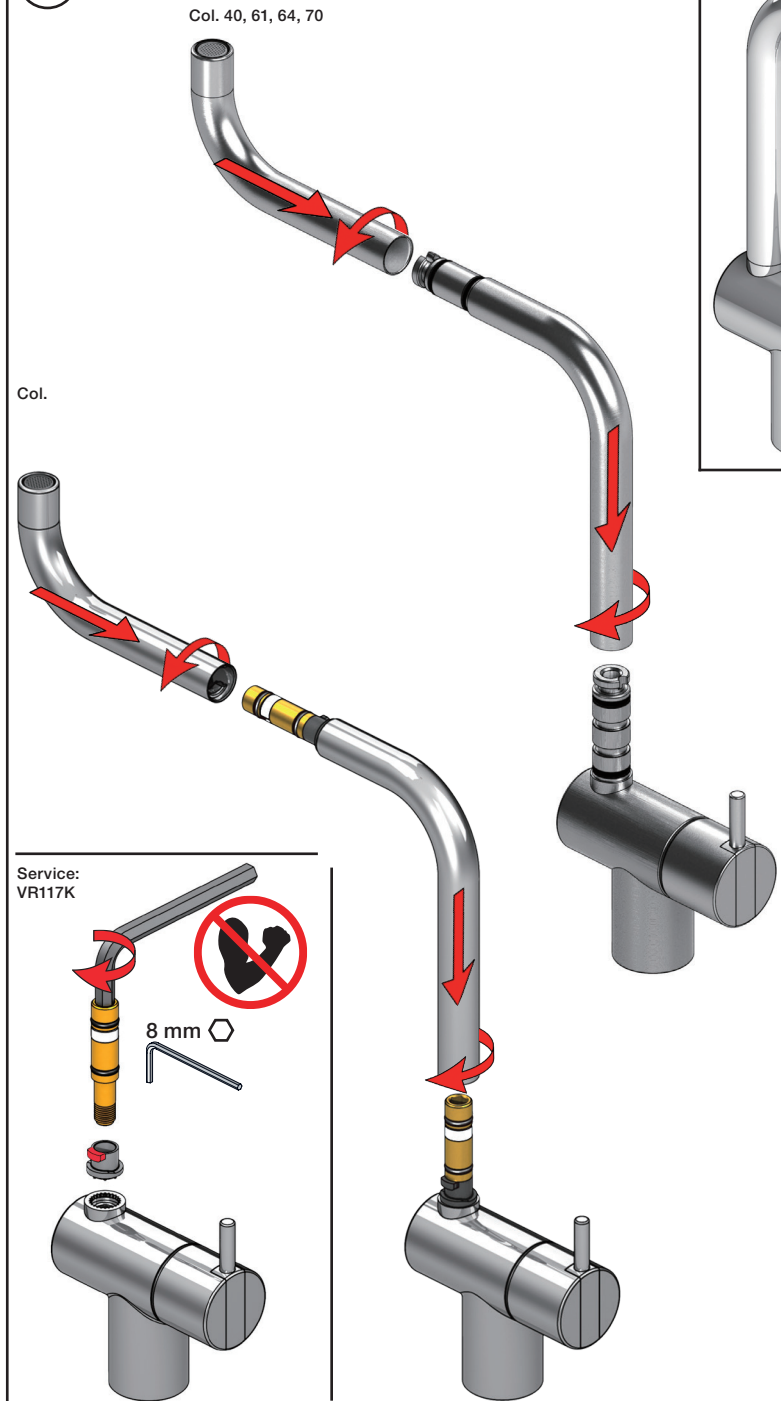

VOLA KV1

Fitting instruction
 Montageanleitung
 Monteringsvejledning
 Monteringsvægledning
 Montage hanleiding
 Manuel de montage

04/00203
 04/00206

Data, 3 Bar /43.5 Psi:

	l/min.	Gal/min.
KV1:	9,0	2.4
KV1US:	4,5	1.2

Max. 65°C, 150°F

www.vola.com

mnt_KV1_V3_40998778
 06-09-2023

vola

4

5

KV1L/KV1M

Operation
Bedienung
Betjening

Brúk
Bediing
Fonctionnement

Colour: 02, 04, 05, 06, 08, 09, 12, 14, 15, 16, 17,
18, 19, 20, 21, 25, 27, 60, 62, 63, 65, 66

Cu:
KV1: Ø10
KV1US: Ø3/8"
KV1Q: Ø3/8"

NR.10/L/M:	VR20, VR22, VR273/L/M, VR294, VR295
VR17L4K:	VR15P, VR16L4, VR17L (US Standard)
VR17L5K:	VR15P, VR16L5, VR17L
VR17L9K:	VR15P, VR16L9, VR17L
VR17LSK:	VR15P, VR16LS, VR17L
VR30:	VR15P, VR16L9, VR17L, VR29, 4xVR31, VR35, VR1902 (F40) (and KV1 from 1972 - 1996)
VR132:	VR15P, VR16L9, VR17L, 2xVR31, 2xVR558, VR1902 (2013 - 06. 2016)
VR133:	VR15P, VR16L9, VR17L, VR24, 4xVR31, VR113, VR1902 (1997 - 2012)
VR230:	VR15P, VR16L9, VR17L, 2xVR118, VR229, VR235, 4xVR558, VR1902 (06-2016 -)
VR117K:	VR116, VR117, VR118, 2xVR558, VR1902
VR277K:	VR22, VR269, VR277
VR297/L/M:	VR20, VR22, VR269, VR273/L/M, VR277, VR294, VR295, VR296
VR433:	VR261, VR263, VR440, VR442, 2xVR444