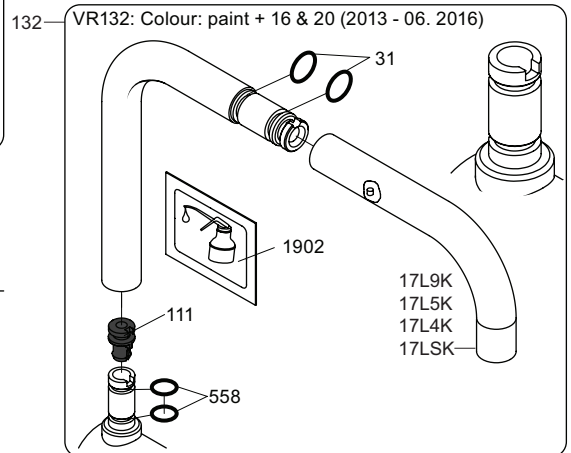

VOLA KV1

Fitting instruction
 Montageanleitung
 Monteringsvejledning
 Monteringsvægledning
 Montage hanleiding
 Manuel de montage

04/00203
 04/00206

Data, 3 Bar /43.5 Psi:

	l/min.	Gal/min.
KV1:	9,0	2.4
KV1US:	4,5	1.2

Brúk
Bediing
Fonctionnement

Colour: 02, 04, 05, 06, 08, 09, 12, 14, 15, 16, 17,
18, 19, 20, 21, 25, 27, 60, 62, 63, 65, 66

Cu:
KV1: Ø10
KV1US: Ø3/8"
KV1Q: Ø3/8"

NR.10/L/M:	VR20, VR22, VR273/L/M, VR294, VR295
VR17L4K:	VR15P, VR16L4, VR17L (US Standard)
VR17L5K:	VR15P, VR16L5, VR17L
VR17L9K:	VR15P, VR16L9, VR17L
VR17LSK:	VR15P, VR16LS, VR17L
VR30:	VR15P, VR16L9, VR17L, VR29, 4xVR31, VR35, VR1902 (F40) (and KV1 from 1972 - 1996)
VR132:	VR15P, VR16L9, VR17L, 2xVR31, 2xVR558, VR1902 (2013 - 06. 2016)
VR133:	VR15P, VR16L9, VR17L, VR24, 4xVR31, VR113, VR1902 (1997 - 2012)
VR230:	VR15P, VR16L9, VR17L, 2xVR118, VR229, VR235, 4xVR558, VR1902 (06-2016 -)
VR117K:	VR116, VR117, VR118, 2xVR558, VR1902
VR277K:	VR22, VR269, VR277
VR297/L/M:	VR20, VR22, VR269, VR273/L/M, VR277, VR294, VR295, VR296
VR433:	VR261, VR263, VR440, VR442, 2xVR444