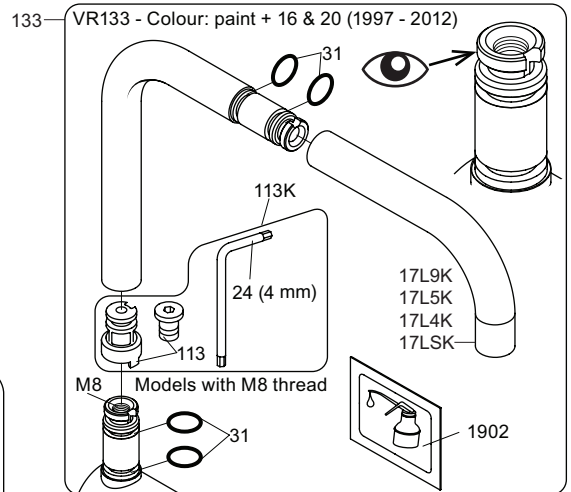

VOLA KV1

Fitting instruction
 Montageanleitung
 Monteringsvejledning
 Monteringsvægledning
 Montage hanleiding
 Manuel de montage

04/00203
 04/00206

Data, 3 Bar /43.5 Psi:

	l/min.	Gal/min.
KV1:	9,0	2.4
KV1US:	4,5	1.2

Brúk
Bediing
Fonctionnement

Colour: 02, 04, 05, 06, 08, 09, 12, 14, 15, 16, 17,
18, 19, 20, 21, 25, 27, 60, 62, 63, 65, 66

Cu:
KV1: Ø10
KV1US: Ø3/8"
KV1Q: Ø3/8"

NR.10/L/M:	VR20, VR22, VR273/L/M, VR294, VR295
VR17L4K:	VR15P, VR16L4, VR17L (US Standard)
VR17L5K:	VR15P, VR16L5, VR17L
VR17L9K:	VR15P, VR16L9, VR17L
VR17LSK:	VR15P, VR16LS, VR17L
VR30:	VR15P, VR16L9, VR17L, VR29, 4xVR31, VR35, VR1902 (F40) (and KV1 from 1972 - 1996)
VR132:	VR15P, VR16L9, VR17L, 2xVR31, 2xVR558, VR1902 (2013 - 06. 2016)
VR133:	VR15P, VR16L9, VR17L, VR24, 4xVR31, VR113, VR1902 (1997 - 2012)
VR230:	VR15P, VR16L9, VR17L, 2xVR118, VR229, VR235, 4xVR558, VR1902 (06-2016 -)
VR117K:	VR116, VR117, VR118, 2xVR558, VR1902
VR277K:	VR22, VR269, VR277
VR297/L/M:	VR20, VR22, VR269, VR273/L/M, VR277, VR294, VR295, VR296
VR433:	VR261, VR263, VR440, VR442, 2xVR444