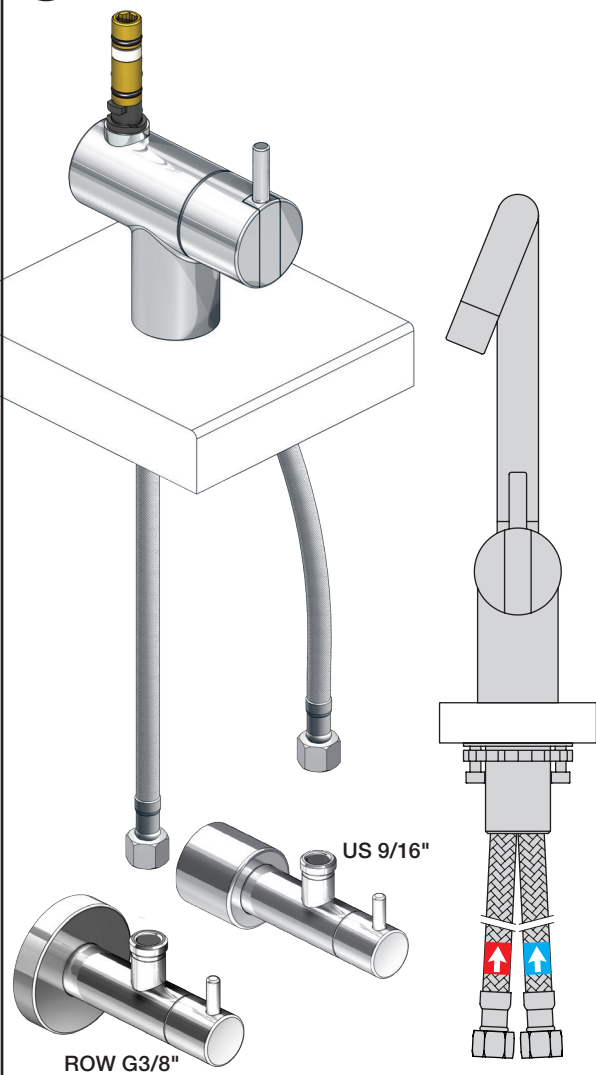

VOLA KV1

Fitting instruction
 Montageanleitung
 Monteringsvejledning
 Monteringsvægledning
 Montage hanleiding
 Manuel de montage

04/00203
 04/00206

Data, 3 Bar /43.5 Psi:

	l/min.	Gal/min.
KV1:	9,0	2.4
KV1US:	4,5	1.2

Max. 65°C, 150°F

www.vola.com

mnt_KV1_V3_40998778
 06-09-2023

vola

4

5

KV1L/KV1M

Operation
Bedienung
Betjening

Brúk
Bediing
Fonctionnement

Colour: 02, 04, 05, 06, 08, 09, 12, 14, 15, 16, 17,
18, 19, 20, 21, 25, 27, 60, 62, 63, 65, 66

Cu:
KV1: Ø10
KV1US: Ø3/8"
KV1Q: Ø3/8"

NR.10/L/M:	VR20, VR22, VR273/L/M, VR294, VR295
VR17L4K:	VR15P, VR16L4, VR17L (US Standard)
VR17L5K:	VR15P, VR16L5, VR17L
VR17L9K:	VR15P, VR16L9, VR17L
VR17LSK:	VR15P, VR16LS, VR17L
VR30:	VR15P, VR16L9, VR17L, VR29, 4xVR31, VR35, VR1902 (F40) (and KV1 from 1972 - 1996)
VR132:	VR15P, VR16L9, VR17L, 2xVR31, 2xVR558, VR1902 (2013 - 06. 2016)
VR133:	VR15P, VR16L9, VR17L, VR24, 4xVR31, VR113, VR1902 (1997 - 2012)
VR230:	VR15P, VR16L9, VR17L, 2xVR118, VR229, VR235, 4xVR558, VR1902 (06-2016 -)
VR117K:	VR116, VR117, VR118, 2xVR558, VR1902
VR277K:	VR22, VR269, VR277
VR297/L/M:	VR20, VR22, VR269, VR273/L/M, VR277, VR294, VR295, VR296
VR433:	VR261, VR263, VR440, VR442, 2xVR444