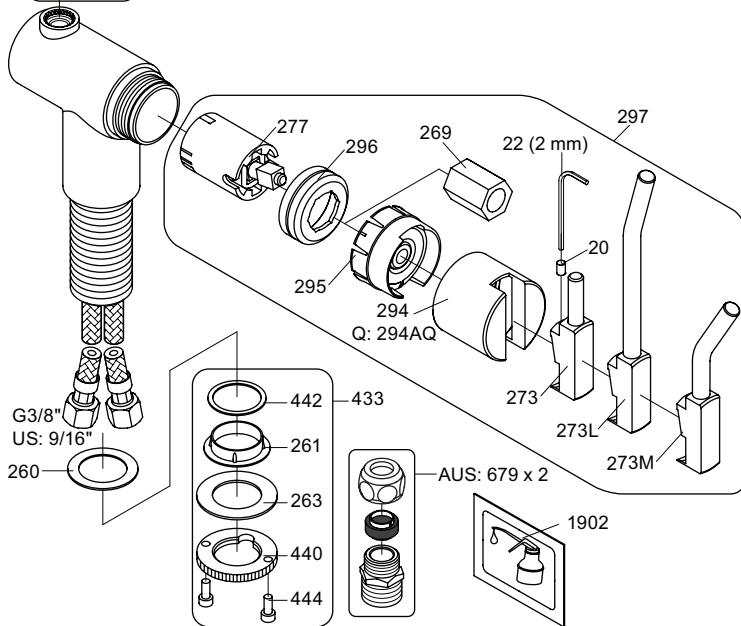

VOLA KV1

Fitting instruction
 Montageanleitung
 Monteringsvejledning
 Monteringsvægledning
 Montage hanleiding
 Manuel de montage

04/00203
 04/00206

Data, 3 Bar /43.5 Psi:

	l/min.	Gal/min.
KV1:	9,0	2.4
KV1US:	4,5	1.2

Brúk
Bediing
Fonctionnement

Colour: 02, 04, 05, 06, 08, 09, 12, 14, 15, 16, 17,
18, 19, 20, 21, 25, 27, 60, 62, 63, 65, 66

Cu:
KV1: Ø10
KV1US: Ø3/8"
KV1Q: Ø3/8"

NR.10/L/M:	VR20, VR22, VR273/L/M, VR294, VR295
VR17L4K:	VR15P, VR16L4, VR17L (US Standard)
VR17L5K:	VR15P, VR16L5, VR17L
VR17L9K:	VR15P, VR16L9, VR17L
VR17LSK:	VR15P, VR16LS, VR17L
VR30:	VR15P, VR16L9, VR17L, VR29, 4xVR31, VR35, VR1902 (F40) (and KV1 from 1972 - 1996)
VR132:	VR15P, VR16L9, VR17L, 2xVR31, 2xVR558, VR1902 (2013 - 06. 2016)
VR133:	VR15P, VR16L9, VR17L, VR24, 4xVR31, VR113, VR1902 (1997 - 2012)
VR230:	VR15P, VR16L9, VR17L, 2xVR118, VR229, VR235, 4xVR558, VR1902 (06-2016 -)
VR117K:	VR116, VR117, VR118, 2xVR558, VR1902
VR277K:	VR22, VR269, VR277
VR297/L/M:	VR20, VR22, VR269, VR273/L/M, VR277, VR294, VR295, VR296
VR433:	VR261, VR263, VR440, VR442, 2xVR444