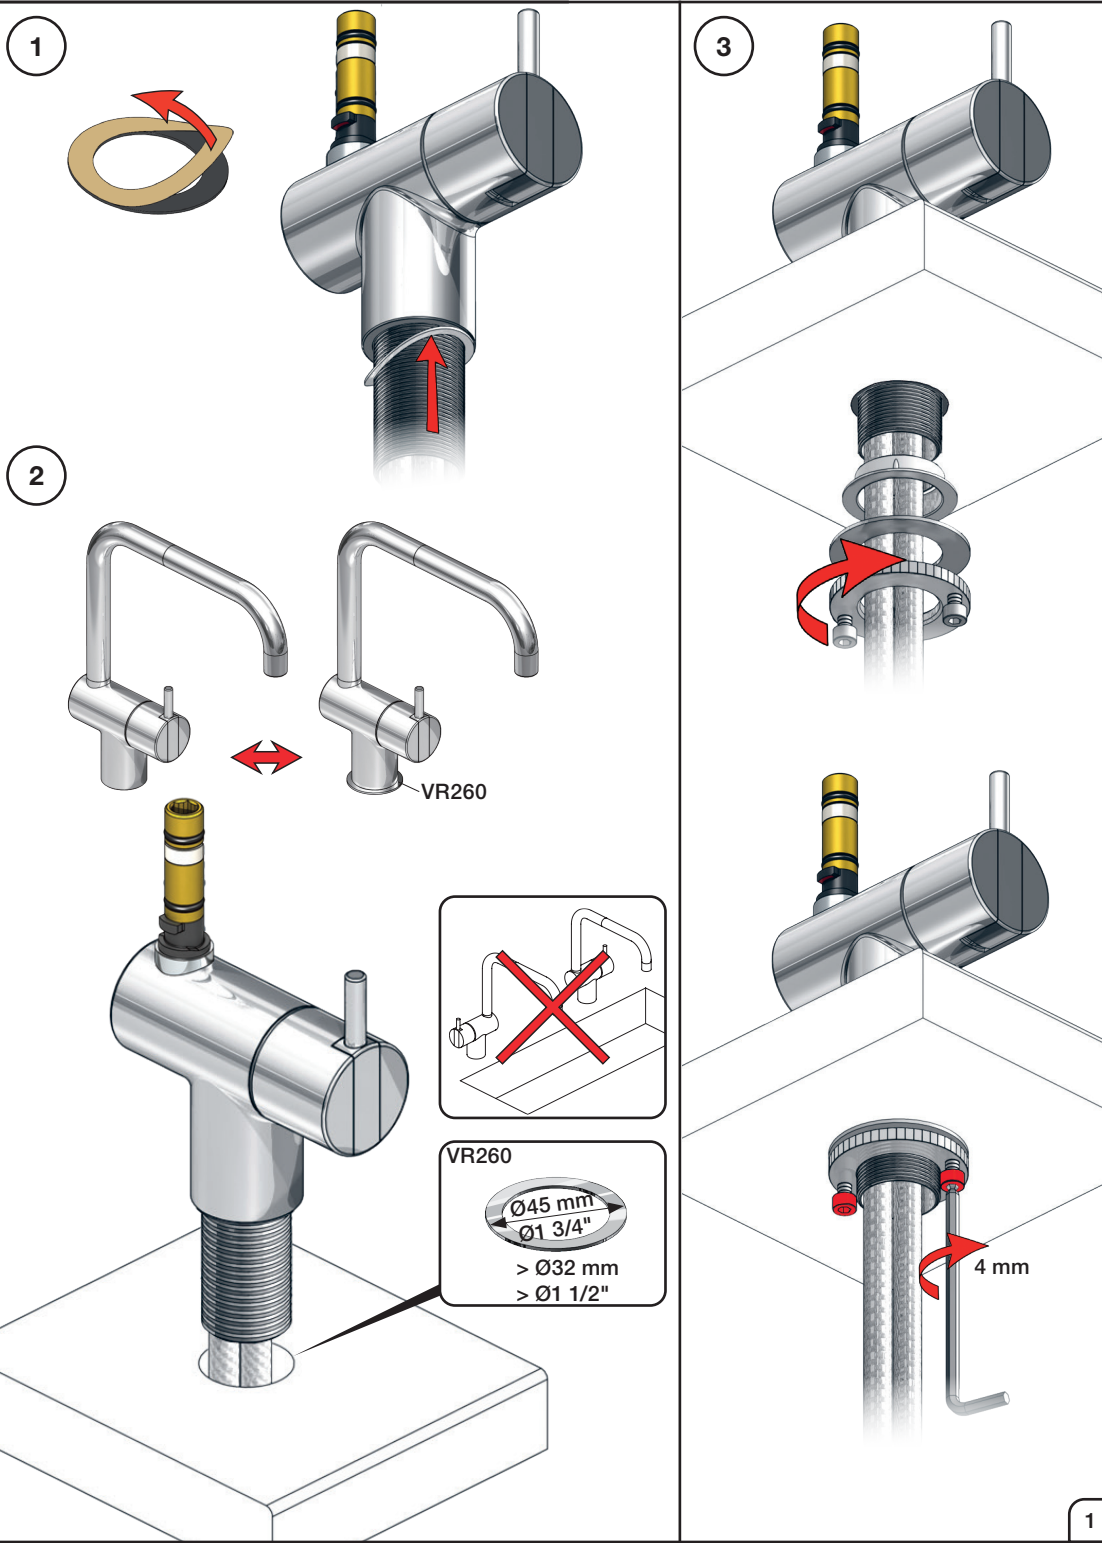

Data, 3 Bar /43.5 Psi:

	l/min.	Gal/min.
KV1:	9,0	2.4
KV1US:	4,5	1.2

Max. 65°C, 150°F

www.vola.com

mnt_KV1_V3_40998778
06-09-2023

vola