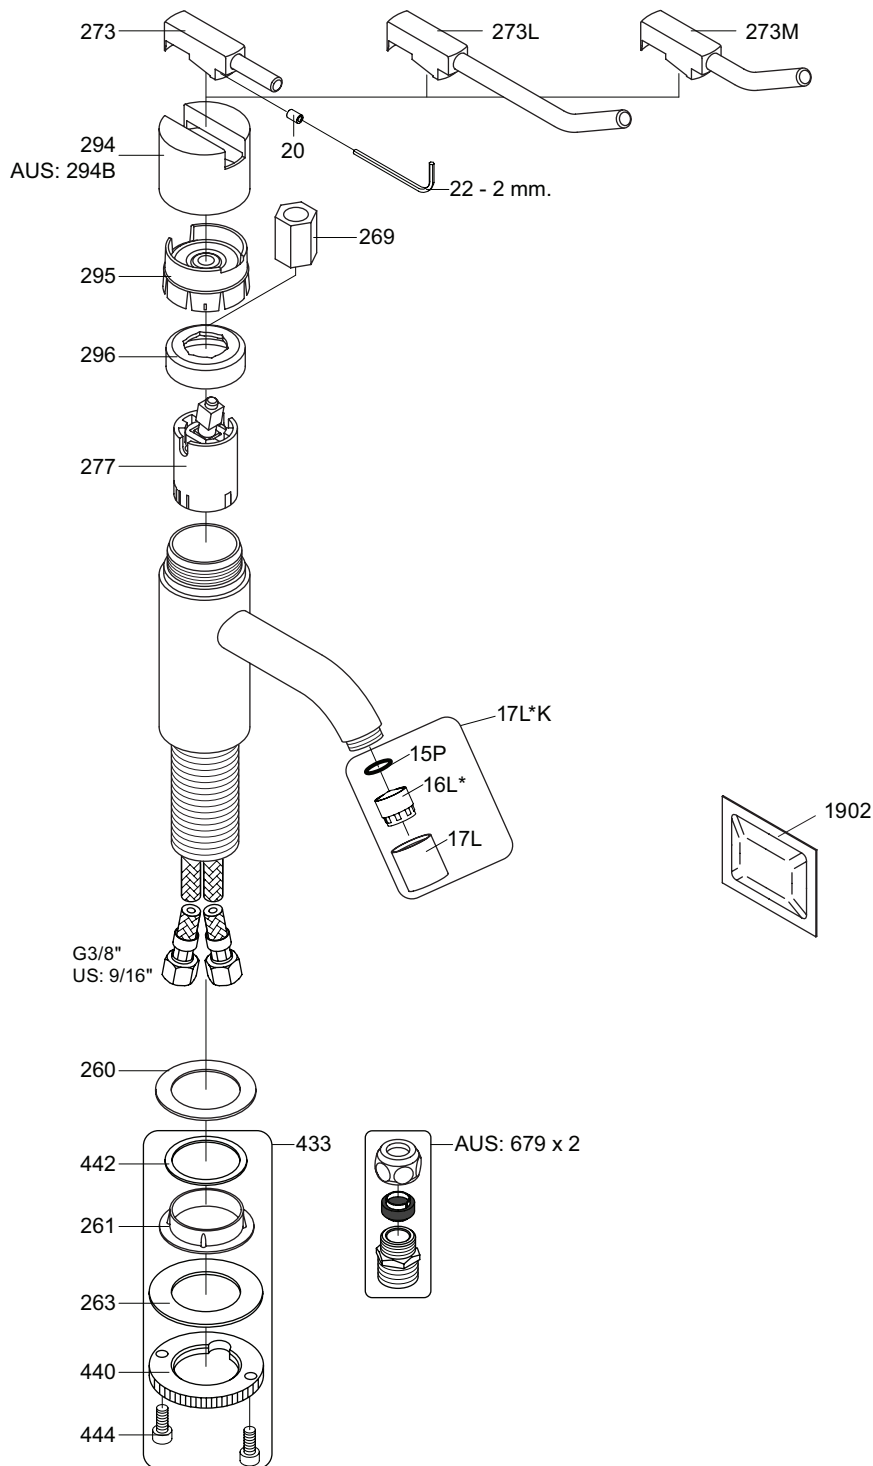

HV1, HV3	L	H	h
Std.:	114 mm 4 1/2"	120 mm 4 3/4"	27 mm 1"
+30:	114 mm 4 1/2"	150 mm 6"	56 mm 2 1/4"
/150:	150 mm 6"	120 mm 4 3/4"	27 mm 1"
+30/150:	150 mm 6"	150 mm 6"	56 mm 2 1/4"
+170:	114 mm 4 1/2"	290 mm 11 1/2"	197 mm 7 3/4"
+170/150:	150 mm 6"	290 mm 11 1/2"	197 mm 7 3/4"

5

Data, 3 Bar/43.5 Psi:

Max.	l/min.	Gal/min.	Note.
HV1/3:	5.0	1.3	Standard
HV1/3:	4.5	1.2	Standard USA
HV1/3:	9.0	1.8	Standard Japan
HV4	9,0	1.8	

 Max. 70°C, 158°F

HV1

HV3

HV4

HV1: Ø10
 HV1JP: Ø10
 HV1US: Ø3/8"
 HV1Q: Ø3/8"

- VR277K: VR22, VR269, VR277
- *VR17L4K: VR15P, VR16L4, VR17L (US-Standard)
- *VR17L5K: VR15P, VR16L5, VR17L (Standard)
- *VR17L9K: VR15P, VR16L9, VR17L (Japan Standard)
- *VR17LSK: VR15P, VR16LS, VR17L
- VR297/L/M: VR20, VR22, VR269, VR273/L/M, VR277, VR294, VR295, VR296
- VR433: VR261, VR263, VR440, VR442, 2xVR444
- NR.10/L/M: VR20, VR22, VR273/L/M, VR294, VR295