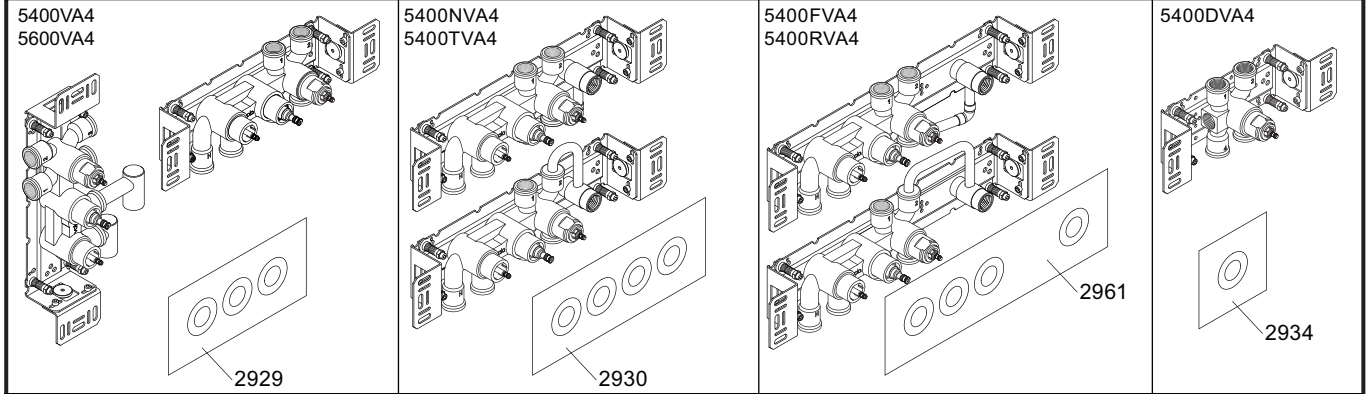

**1.** MAX. 16 Bar  
 232 Psi

**2.** MAX. 4 Bar  
 58 Psi

**! Water - Wasser - Vand - Vatten - Water - Leau !**  
**! MAX 1 Minute - Minut - Minuut !**

NR51:	VR5251, VR2279+B+C, VR2A
NR52:	VR2A, VR5252, VR5253, VR5255, VR5256, VR2279+B+C, VR3113, VR2A
NR64:	VR5251, VR2279+B+C, VR2A
VR3113:	VR3109, VR3110, VR5255
VR5250+:	VR5248+, VR5249+, VR5257, VR5258, VR5259, VR5260
VR5250AUS+:	VR5248+, VR5249+, VR5257, VR5258, VR5259, VR5260, VR5275
VR5257+:	VR5257+, VR5259+
VR5258+:	VR5258+, VR5260+
VR5268+:	2xVR2C, VR1902, VR5268, VR5271+
VR5410+:	2xVR2C, VR5270+, VR5271+