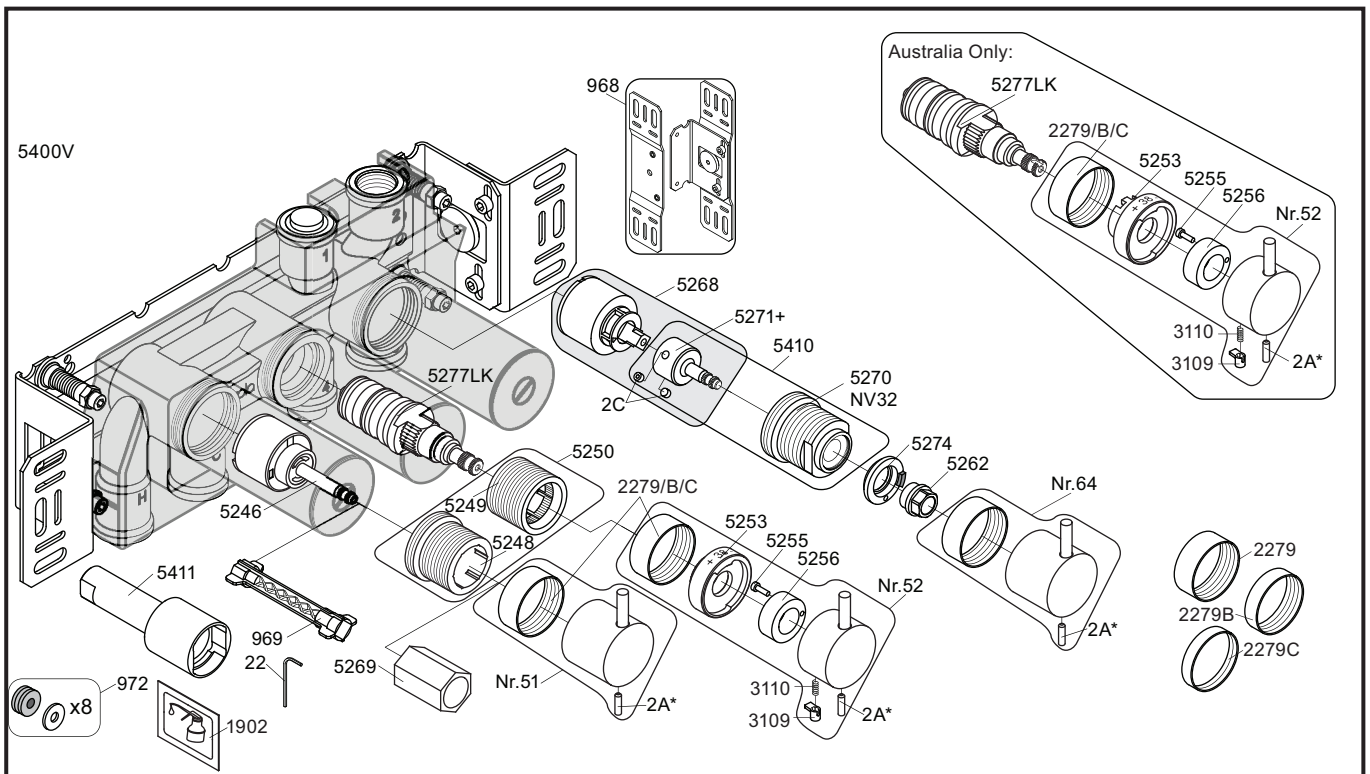

**1.** MAX. 16 Bar  
 232 Psi

**2.** MAX. 4 Bar  
 58 Psi

**! Water - Wasser - Vand - Vatten - Water - Leau !**  
**! MAX 1 Minute - Minut - Minuut !**

NR51:	VR5251, VR2279+B+C, VR2A
NR52:	VR2A, VR5252, VR5253, VR5255, VR5256, VR2279+B+C, VR3113, VR2A
NR64:	VR5251, VR2279+B+C, VR2A
VR3113:	VR3109, VR3110, VR5255
VR5250+:	VR5248+, VR5249+, VR5257, VR5258, VR5259, VR5260
VR5250AUS+:	VR5248+, VR5249+, VR5257, VR5258, VR5259, VR5260, VR5275
VR5257+:	VR5257+, VR5259+
VR5258+:	VR5258+, VR5260+
VR5268+:	2xVR2C, VR1902, VR5268, VR5271+
VR5410+:	2xVR2C, VR5270+, VR5271+