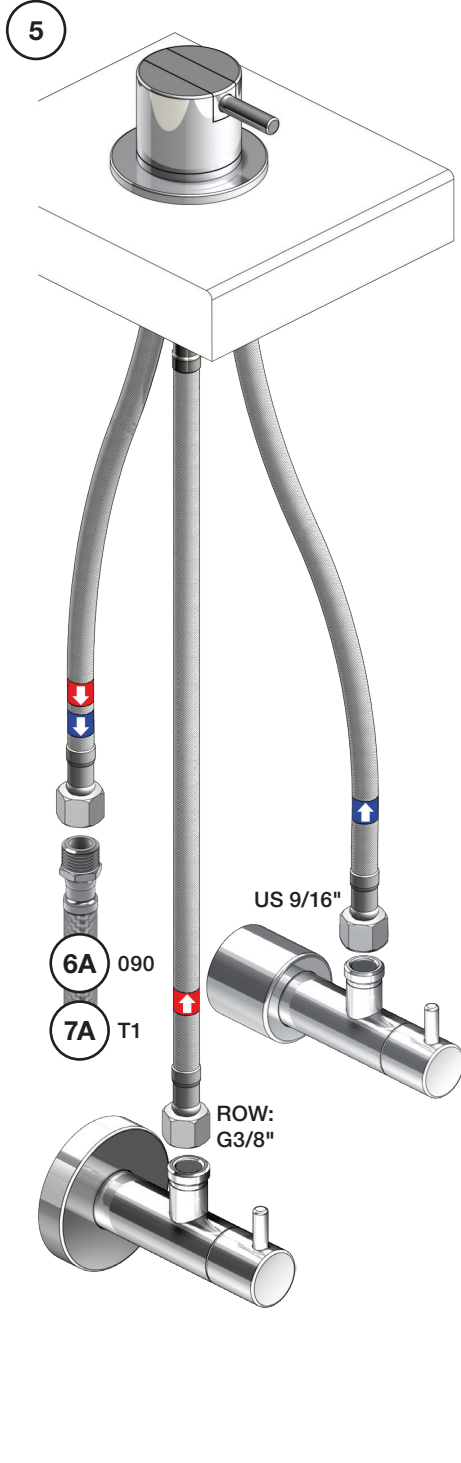

Inches:	Ø	H	D	h
090	3/4"	8 1/4"	8"	5 3/4"
090A	3/4"	4 1/4"	3 1/2"	1 1/2"
090B	3/4"	7"	4"	4 1/2"
090C	1"	7"	4"	4 1/2"
090D	1"	8 3/4"	8"	5"
090E	1"	6 3/4"	8"	2 1/2"
090G	3/4"	7"	5 1/2"	4"
090H	3/4"	10 1/2"	8 5/8"	6"
090I	3/4"	12 3/4"	8 5/8"	8 1/2"
090V	3/4"	14"	5 3/4"	10 1/2"

VOLA 500, 590, 500T1
 VOLA 2500
 VOLA SC1, SC3, SC5, SC7, SC9, SC10, SC12

Fitting instruction
 Montageanleitung
 Monteringsvejledning
 Monteringsvægledning
 Montage hanleiding
 Manuel de montage

04/00027
 04/00038

500/2500:

- NR11: VR20, VR22, VR1273, VR1274, VR1275
- VR090D/C: VR623, VR624C, 4xVR631, VR1902
- VR1277K: VR22, VR2269, VR1277
- VR434: VR261, VR263, VR440, VR442, 2xVR455
- VR437: VR97, VR98, 2xVR444, VR450, VR451

VOLA 090D

Date
 Oct. 14

Rev.
 1

Sheet
 SB 18.1

2500:

500: Ø10
500US: Ø3/8"

VR1277K: VR22, VR2269, VR1277
 VR434: 2xVR455, VR445, VR446, VR502
 NR.11: VR20, VR22, VR1273, VR1274, VR1275

vola
 Lunavej 2
 DK-8700 Horsens
 Tlf : + 45 7023 5500
 sales@vola.com
 www.vola.com