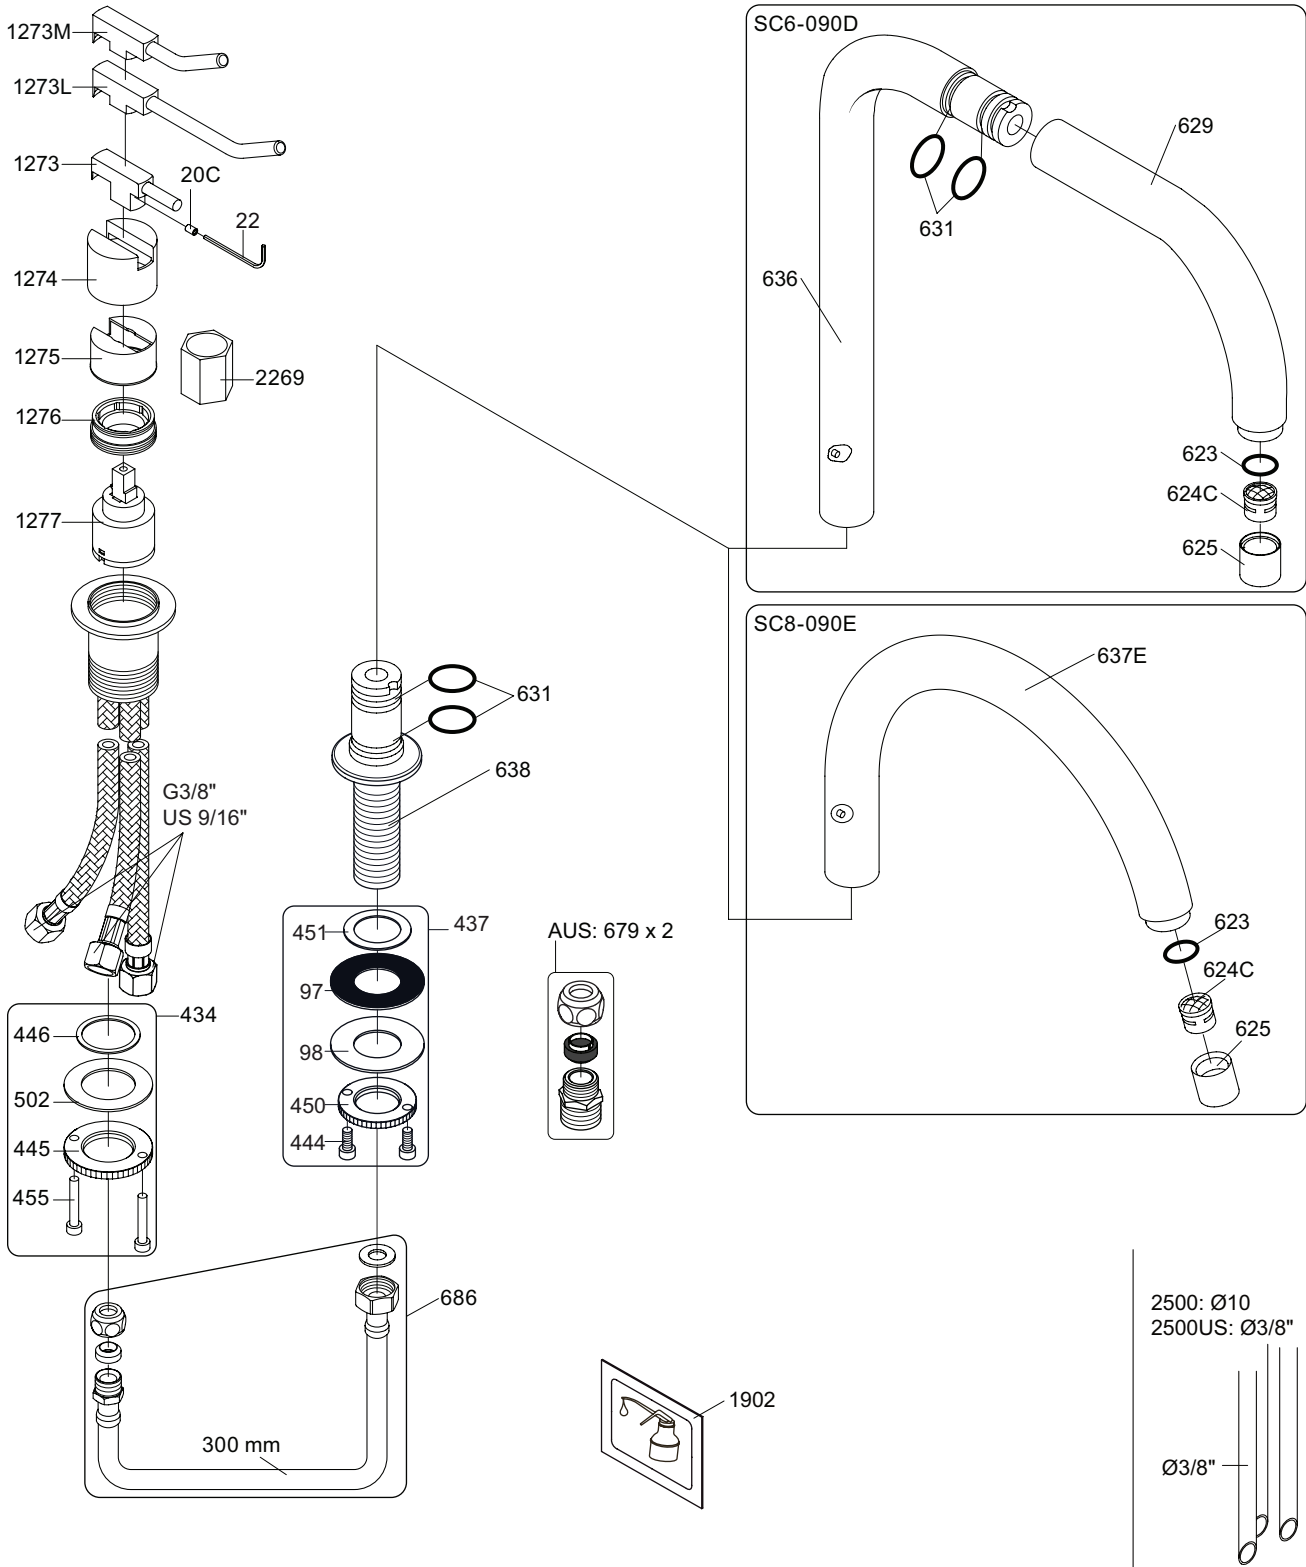

Inches:	Ø	H	D	h
090	3/4"	8 1/4"	8"	5 3/4"
090A	3/4"	4 1/4"	3 1/2"	1 1/2"
090B	3/4"	7"	4"	4 1/2"
090C	1"	7"	4"	4 1/2"
090D	1"	8 3/4"	8"	5"
090E	1"	6 3/4"	8"	2 1/2"
090G	3/4"	7"	5 1/2"	4"
090H	3/4"	10 1/2"	8 5/8"	6"
090I	3/4"	12 3/4"	8 5/8"	8 1/2"
090V	3/4"	14"	5 3/4"	10 1/2"

VOLA 500, 590, 500T1
 VOLA 2500
 VOLA SC1, SC3, SC5, SC7, SC9, SC10, SC12

Fitting instruction
 Montageanleitung
 Monteringsvejledning
 Monteringsvægledning
 Montage hanleiding
 Manuel de montage

04/00027
 04/00038

500/2500:

- NR11: VR20, VR22, VR1273, VR1274, VR1275
- VR090D/C: VR623, VR624C, 4xVR631, VR1902
- VR1277K: VR22, VR2269, VR1277
- VR434: VR261, VR263, VR440, VR442, 2xVR455
- VR437: VR97, VR98, 2xVR444, VR450, VR451

VOLA 090D

Date
 Oct. 14

Rev.
 1

Sheet
 SB 18.1

2500:

500: Ø10
500US: Ø3/8"

VR1277K: VR22, VR2269, VR1277
 VR434: 2xVR455, VR445, VR446, VR502
 NR.11: VR20, VR22, VR1273, VR1274, VR1275

vola
 Lunavej 2
 DK-8700 Horsens
 Tlf : + 45 7023 5500
 sales@vola.com
 www.vola.com