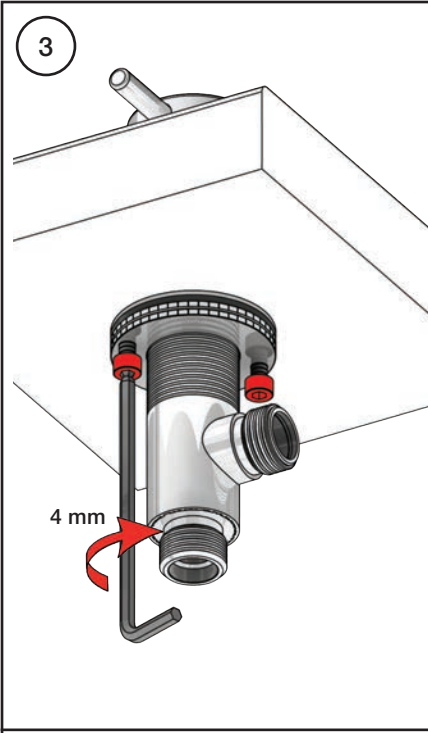

- 090: KV4
- 090A: HV5
- 090B: HV8
- 090D: KV3, SC6, SC11
- 090E: KV9, SC8, SC13
- 090G: KV10
- 090H: KV15
- 090V: HV10