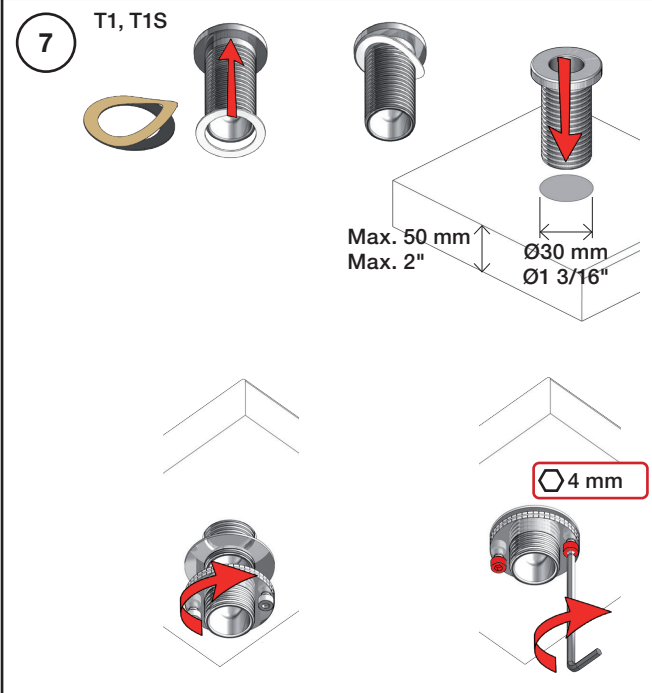

Inches:	H	D	h
090	8 1/2"	8"	5 3/4"
090A	4 1/4"	3 1/2"	1 1/2"
090B	7"	4"	4 1/2"
090C	7"	4"	4 1/2"
090D	8 3/4"	8"	5"
090E	6 3/4"	8"	2 1/2"
090G	7"	5 1/2"	4"
090H	10 1/2"	9"	6"
090I	12 3/4"	9"	8 1/2"
090V	14"	5 3/4"	10 1/2"

Inches:	Ø	H	D	h
090	3/4"	8 1/4"	8"	5 3/4"
090A	3/4"	4 1/4"	3 1/2"	1 1/2"
090B	3/4"	7"	4"	4 1/2"
090C	1"	7"	4"	4 1/2"
090D	1"	8 3/4"	8"	5"
090E	1"	6 3/4"	8"	2 1/2"
090G	3/4"	7"	5 1/2"	4"
090H	3/4"	10 1/2"	8 5/8"	6"
090I	3/4"	12 3/4"	8 5/8"	8 1/2"
090V	3/4"	14"	5 3/4"	10 1/2"

vola

mm:	H	D	h
090	210	200	145
090A	110	85	40
090B	185	100	114
090C	185	100	114
090D	220	200	130
090E	170	200	65
090G	185	140	105
090H	265	220	155
090I	325	220	215
090V	355	145	270

Inches:	H	D	h
090	8 1/2"	8"	5 3/4"
090A	4 1/4"	3 1/2"	1 1/2"
090B	7"	4"	4 1/2"
090C	7"	4"	4 1/2"
090D	8 3/4"	8"	5"
090E	6 3/4"	8"	2 1/2"
090G	7"	5 1/2"	4"
090H	10 1/2"	8 5/8"	6"
090I	12 3/4"	8 5/8"	8 1/2"
090V	14"	5 3/4"	10 1/2"

VOLA 090D

Date
 Oct. 14

Rev.
 1

Sheet
 SB 18.1

500:

500: Ø10
500US: Ø3/8"

- | | |
|---------|--|
| VR277K: | VR22, VR269, VR277 |
| VR297: | VR20, VR22, VR269, VR273, VR277, VR294, VR295, VR296 |
| VR434: | 2xVR444, VR445, 2xVR455, VR502 |
| NR.10: | VR20, VR22, VR273, VR294, VR295 |