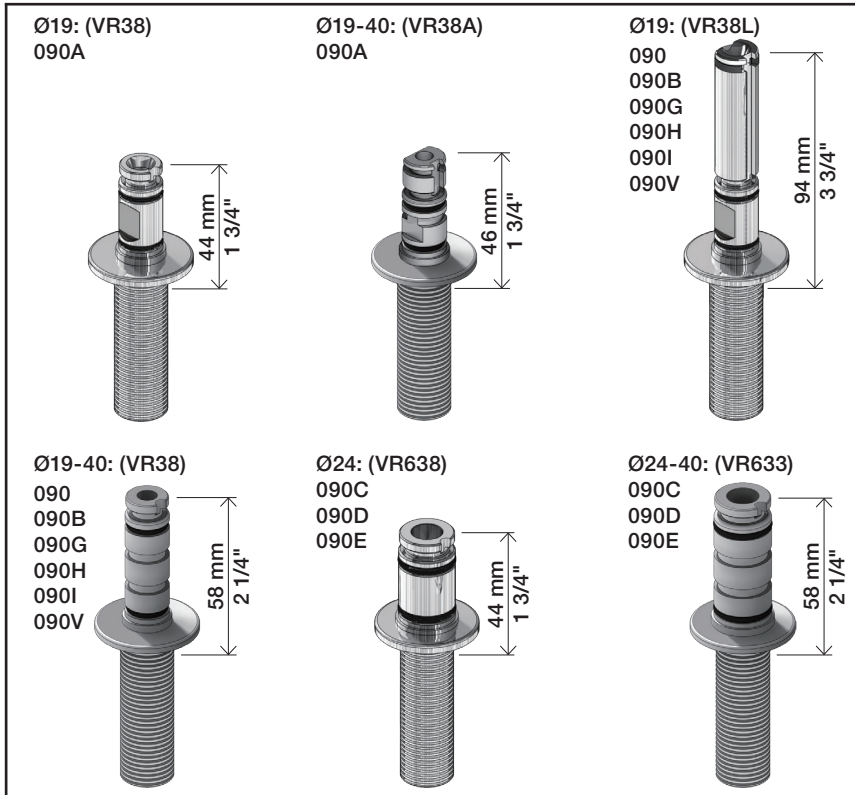

Inches:	H	D	h
090	8 1/2"	8"	5 3/4"
090A	4 1/4"	3 1/2"	1 1/2"
090B	7"	4"	4 1/2"
090C	7"	4"	4 1/2"
090D	8 3/4"	8"	5"
090E	6 3/4"	8"	2 1/2"
090G	7"	5 1/2"	4"
090H	10 1/2"	9"	6"
090I	12 3/4"	9"	8 1/2"
090V	14"	5 3/4"	10 1/2"

Inches:	Ø	H	D	h
090	3/4"	8 1/4"	8"	5 3/4"
090A	3/4"	4 1/4"	3 1/2"	1 1/2"
090B	3/4"	7"	4"	4 1/2"
090C	1"	7"	4"	4 1/2"
090D	1"	8 3/4"	8"	5"
090E	1"	6 3/4"	8"	2 1/2"
090G	3/4"	7"	5 1/2"	4"
090H	3/4"	10 1/2"	8 5/8"	6"
090I	3/4"	12 3/4"	8 5/8"	8 1/2"
090V	3/4"	14"	5 3/4"	10 1/2"

vola

mm:	H	D	h
090	210	200	145
090A	110	85	40
090B	185	100	114
090C	185	100	114
090D	220	200	130
090E	170	200	65
090G	185	140	105
090H	265	220	155
090I	325	220	215
090V	355	145	270

Inches:	H	D	h
090	8 1/2"	8"	5 3/4"
090A	4 1/4"	3 1/2"	1 1/2"
090B	7"	4"	4 1/2"
090C	7"	4"	4 1/2"
090D	8 3/4"	8"	5"
090E	6 3/4"	8"	2 1/2"
090G	7"	5 1/2"	4"
090H	10 1/2"	8 5/8"	6"
090I	12 3/4"	8 5/8"	8 1/2"
090V	14"	5 3/4"	10 1/2"

VOLA 090D

Date
 Oct. 14

Rev.
 1

Sheet
 SB 18.1

500:

500: Ø10
500US: Ø3/8"

- | | |
|---------|--|
| VR277K: | VR22, VR269, VR277 |
| VR297: | VR20, VR22, VR269, VR273, VR277, VR294, VR295, VR296 |
| VR434: | 2xVR444, VR445, 2xVR455, VR502 |
| NR.10: | VR20, VR22, VR273, VR294, VR295 |