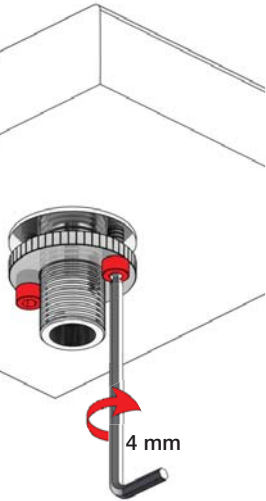

Inches:	Ø	H	D	h
090	3/4"	8 1/4"	8"	5 3/4"
090A	3/4"	4 1/4"	3 1/2"	1 1/2"
090B	3/4"	7"	4"	4 1/2"
090C	1"	7"	4"	4 1/2"
090D	1"	8 3/4"	8"	5"
090E	1"	6 3/4"	8"	2 1/2"
090G	3/4"	7"	5 1/2"	4"
090H	3/4"	10 1/2"	8 5/8"	6"
090I	3/4"	12 3/4"	8 5/8"	8 1/2"
090V	3/4"	14"	5 3/4"	10 1/2"

500/2500:

Fitting instruction
 Montageanleitung
 Monteringsvejledning
 Monteringsvægledning
 Montage hanleiding
 Manuel de montage

3

4

5

- VR1277K: VR22, VR2269, VR1277
 VR090D/C: VR623, VR624C, 4xVR631, VR1902
 VR434: VR261, VR263, VR440, VR442, 2xVR455
 VR435: VR63, 2xVR444, VR447, VR448
 VR437: VR97, VR98, 2xVR444, VR450, VR451
 NR.11: VR20, VR22, VR1273, VR1274, VR1275

VOLA 090D

Date
 Oct. 14

Rev.
 1

Sheet
 SB 18.1

2500:

500: Ø10
500US: Ø3/8"

- VR1277K: VR22, VR2269, VR1277
- VR434: 2xVR455, VR445, VR446, VR502
- NR.11: VR20, VR22, VR1273, VR1274, VR1275

vola
Lunavej 2
DK-8700 Horsens
Tlf : + 45 7023 5500
sales@vola.com
www.vola.com