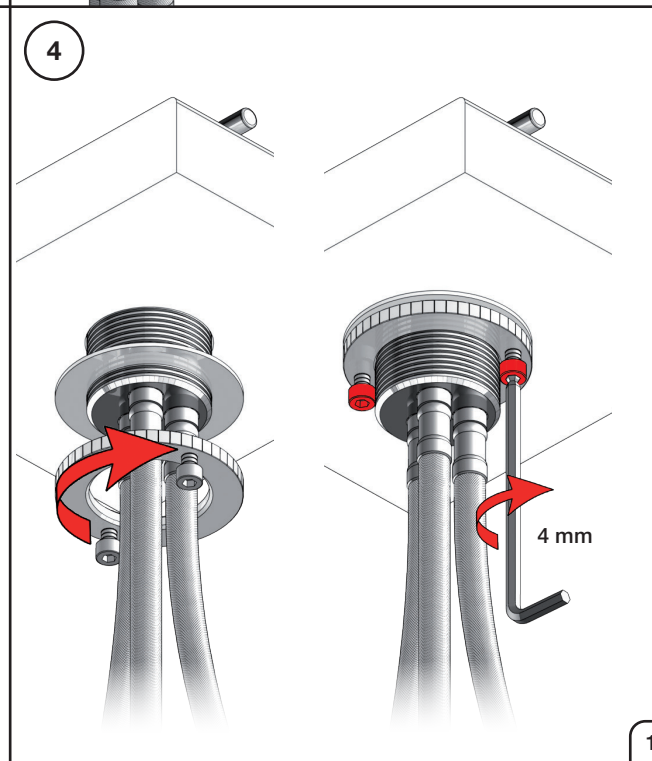

Inches:	Ø	H	D	h
090	3/4"	8 1/4"	8"	5 3/4"
090A	3/4"	4 1/4"	3 1/2"	1 1/2"
090B	3/4"	7"	4"	4 1/2"
090C	1"	7"	4"	4 1/2"
090D	1"	8 3/4"	8"	5"
090E	1"	6 3/4"	8"	2 1/2"
090G	3/4"	7"	5 1/2"	4"
090H	3/4"	10 1/2"	8 5/8"	6"
090I	3/4"	12 3/4"	8 5/8"	8 1/2"
090V	3/4"	14"	5 3/4"	10 1/2"

500/2500:

Fitting instruction
 Montageanleitung
 Monteringsvejledning
 Monteringsvægledning
 Montage hanleiding
 Manuel de montage

3

4

5

- VR1277K: VR22, VR2269, VR1277
 VR090D/C: VR623, VR624C, 4xVR631, VR1902
 VR434: VR261, VR263, VR440, VR442, 2xVR455
 VR435: VR63, 2xVR444, VR447, VR448
 VR437: VR97, VR98, 2xVR444, VR450, VR451
 NR.11: VR20, VR22, VR1273, VR1274, VR1275

VOLA 090D

Date
 Oct. 14

Rev.
 1

Sheet
 SB 18.1

2500:

500: Ø10
500US: Ø3/8"

- VR1277K: VR22, VR2269, VR1277
- VR434: 2xVR455, VR445, VR446, VR502
- NR.11: VR20, VR22, VR1273, VR1274, VR1275

vola
Lunavej 2
DK-8700 Horsens
Tlf : + 45 7023 5500
sales@vola.com
www.vola.com