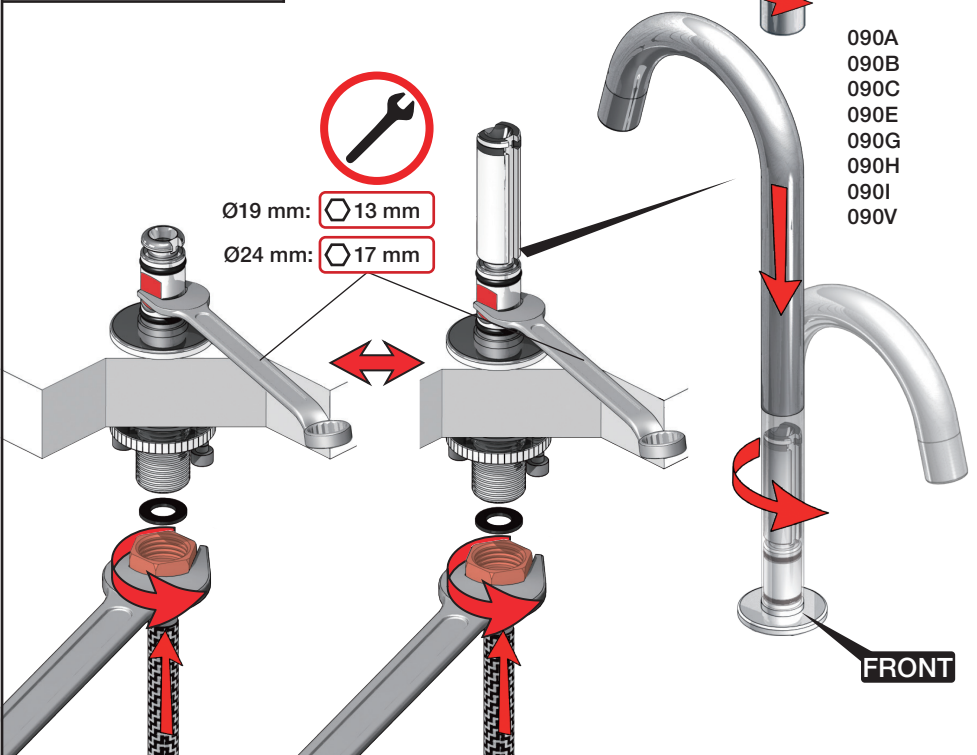

Inches:	Ø	H	D	h
090	3/4"	8 1/4"	8"	5 3/4"
090A	3/4"	4 1/4"	3 1/2"	1 1/2"
090B	3/4"	7"	4"	4 1/2"
090C	1"	7"	4"	4 1/2"
090D	1"	8 3/4"	8"	5"
090E	1"	6 3/4"	8"	2 1/2"
090G	3/4"	7"	5 1/2"	4"
090H	3/4"	10 1/2"	8 5/8"	6"
090I	3/4"	12 3/4"	8 5/8"	8 1/2"
090V	3/4"	14"	5 3/4"	10 1/2"

vola
 Lunavej 2
 DK-8700 Horsens
 Tlf : + 45 7023 5500
 sales@vola.com
 www.vola.com

VOLA 090G

Date
 Apr. 12

Rev.
 3

Sheet
 SB 19.3

500:

500: Ø10
500US: Ø3/8"

- | | |
|---------|--|
| VR277K: | VR22, VR269, VR277 |
| VR297: | VR20, VR22, VR269, VR273, VR277, VR294, VR295, VR296 |
| VR434: | 2xVR444, VR445, 2xVR455, VR502 |
| NR.10: | VR20, VR22, VR273, VR294, VR295 |