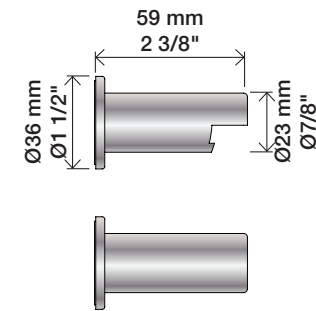

T4

T5

T6

T7

T11

T16

VOLA T3, T4, T5, T6, T7, T8, T9, T11, T14, T16, T27

www.vola.com

vola

5 1703182 372310

mnt_T3-T27_V3_40999247
01-04-2022

T14

T8

T9

T3

T27