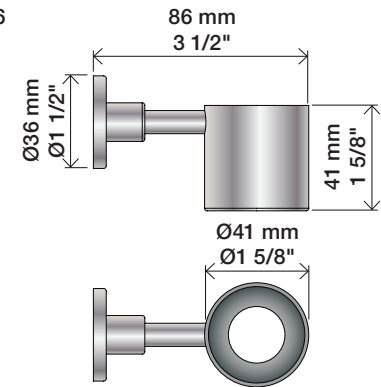

Max. 65°C. 150°F

1611: A 1621: B

A 170 mm 6 3/4"  
 B 220 mm 8 3/4"

1641T8:

Brass: 200 mm 8"  
 Steel: 217 mm 8 1/2"

1671:

1671-HT2:

www.vola.com

# VOLA T2

T4

T5

T6

T7

T11

T16

VOLA T3, T4, T5, T6, T7, T8, T9, T11, T14, T16, T27