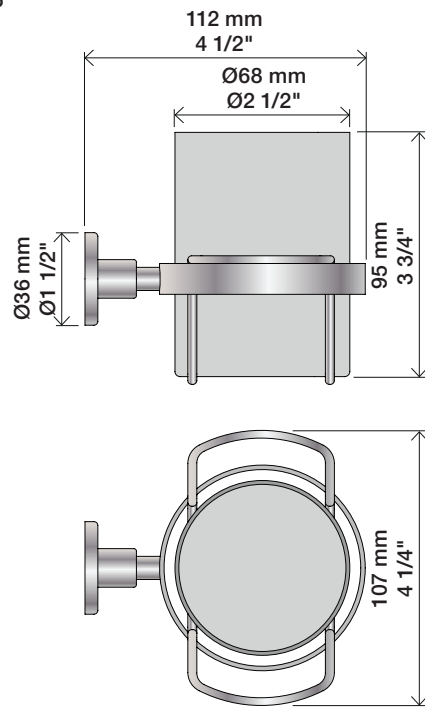

Max. 65°C. 150°F

1611: A 1621: B

A 170 mm 6 3/4"  
 B 220 mm 8 3/4"

1641T8:

Brass: 200 mm 8"  
 Steel: 217 mm 8 1/2"

1671:

1671-HT2:

www.vola.com

# VOLA T2

T4

T5

T6

T7

T11

T16

VOLA T3, T4, T5, T6, T7, T8, T9, T11, T14, T16, T27