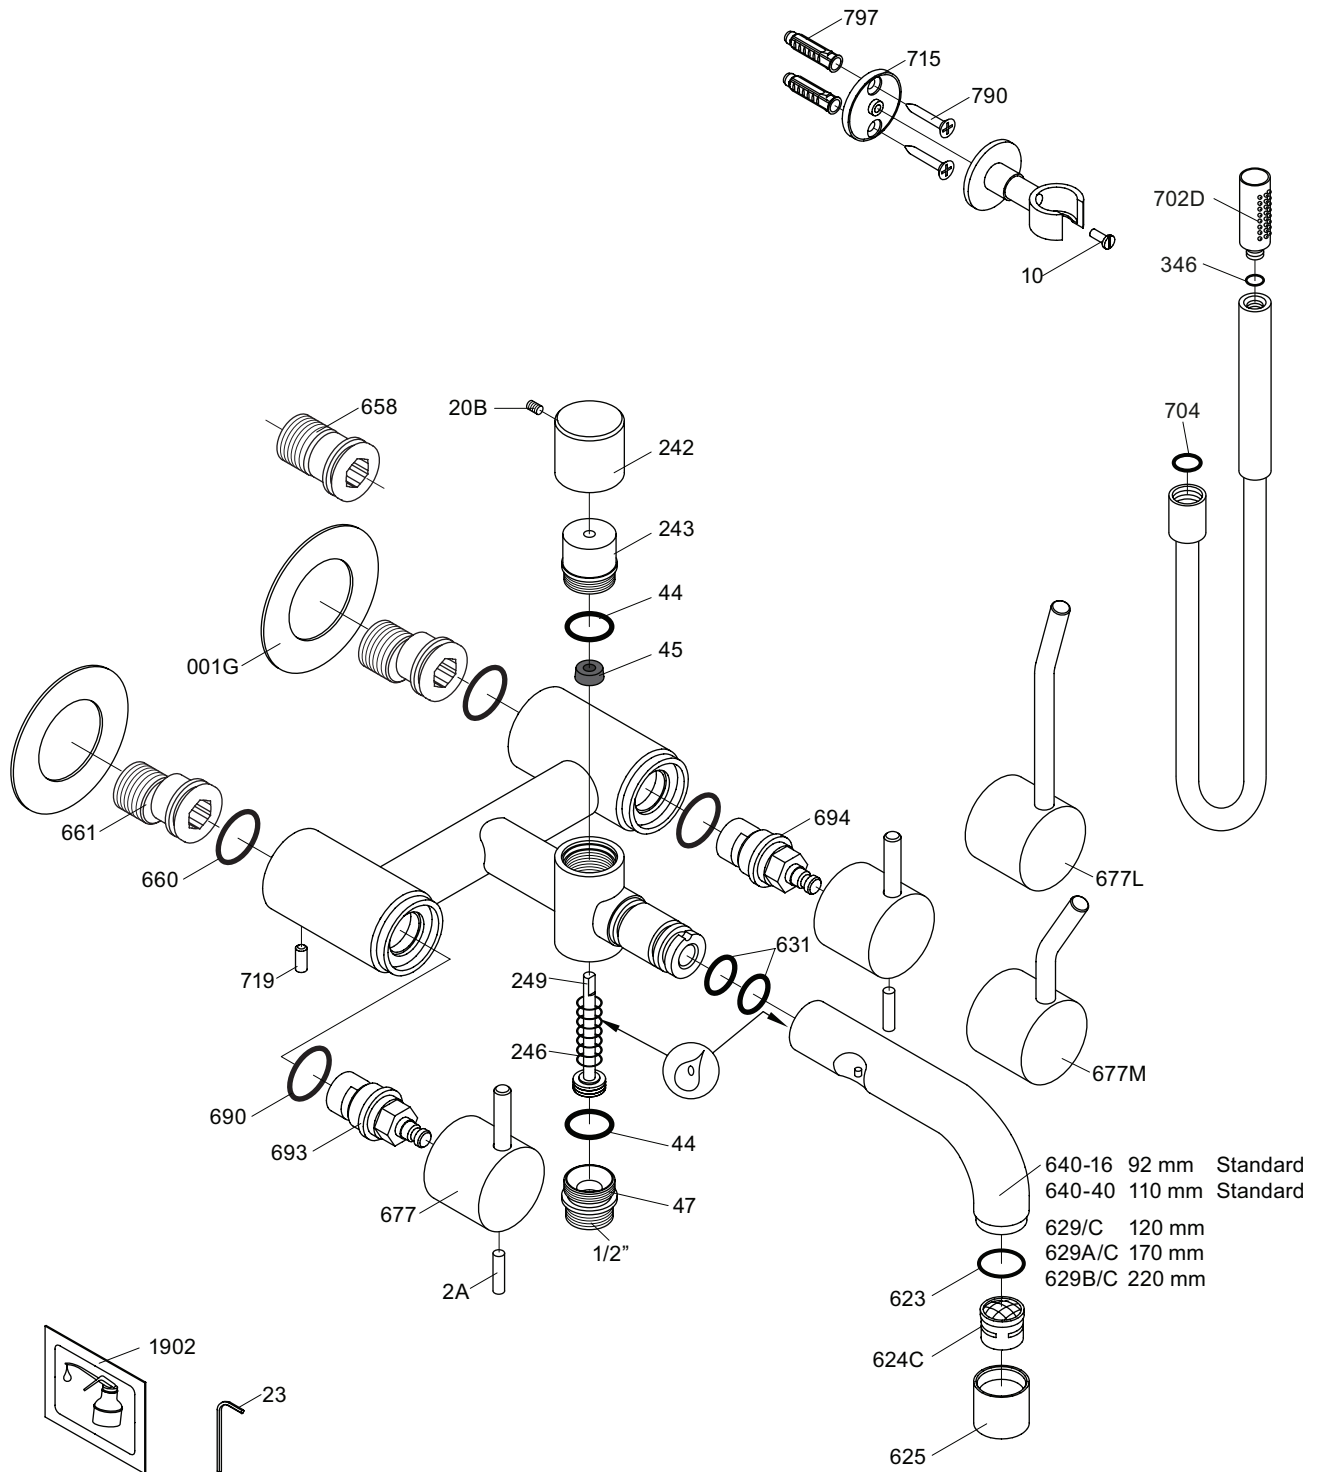

VOLA 1611, 1621, 1641T8

VOLA 1671, 1671-HT2

Fitting instruction  
 Montageanleitung  
 Monteringsvejledning  
 Monteringsvægledning  
 Montage hanleiding  
 Manuel de montage

Data	Bar:	1	2	3	4	5
1611/1621	l/min	13.4	18.9	23.2	26.8	30.0
	Gal/min	3.5	5.0	6.1	7.1	7.9
1641	l/min	11.4	16.2	19.8	22.9	25.6
	Gal/min	3.0	4.3	5.3	6.1	6.8
1641 - T2	l/min	6.6	9.4	11.5	13.3	14.8
	Gal/min	1.74	2.5	3.0	3.5	3.9
1671 - T2	l/min	9.9	14.0	17.2	19.9	22.2
	Gal/min	2.6	3.7	4.5	5.3	5.9

# VOLA T2

T4

T5

T6

T7

T11

T16

VOLA T3, T4, T5, T6, T7, T8, T9, T11, T14, T16, T27

www.vola.com

vola

5 1703182 372310

mnt\_T3-T27\_V3\_40999247  
01-04-2022

T14

T8

T9

T3

T27

T4, T5, T6, T7, T11, T16, T27

T8, T9, T14

T3

VR040D/: VR22, VR44, VR45, VR246, VR249, VR623, VR624/A/C/D/E/F, 2xVR631, VR1902  
 VR1640: VR23, VR44, VR45, VR47, VR246, VR249, VR623, VR624/A/C/D/E/F, 2xVR631, VR1902