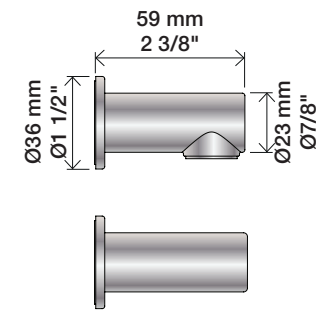

T4

T5

T6

T7

T11

T16

VOLA T3, T4, T5, T6, T7, T8, T9, T11, T14, T16, T27

www.vola.com

vola

5 1703182 372310

mnt_T3-T27_V3_40999247
01-04-2022

T14

T8

T9

T3

T27