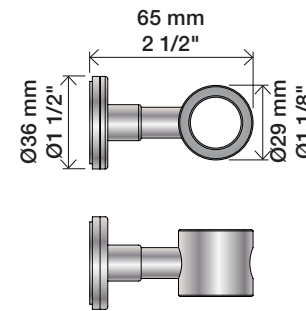

T4

T5

T6

T7

T11

T16

VOLA T3, T4, T5, T6, T7, T8, T9, T11, T14, T16, T27

www.vola.com

vola

5 1703182 372310

mnt_T3-T27_V3_40999247
01-04-2022

T14

T8

T9

T3

T27