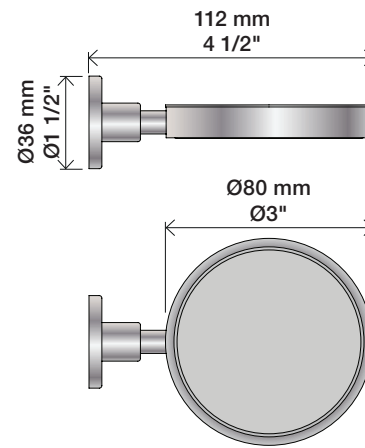

Max. 65°C. 150°F

1611: A 1621: B

A 170 mm 6 3/4"  
 B 220 mm 8 3/4"

1641T8:

Brass: 200 mm 8"  
 Steel: 217 mm 8 1/2"

1671:

1671-HT2:

www.vola.com

# VOLA T2

T4

T5

T6

T7

T11

T16

VOLA T3, T4, T5, T6, T7, T8, T9, T11, T14, T16, T27