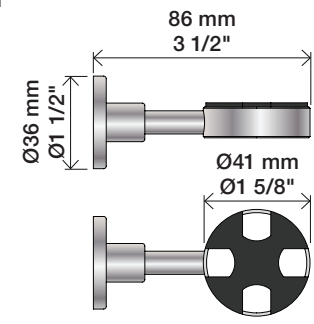

Max. 65°C. 150°F

1611: A 1621: B

A 170 mm 6 3/4"  
 B 220 mm 8 3/4"

1641T8:

Brass: 200 mm 8"  
 Steel: 217 mm 8 1/2"

1671:

1671-HT2:

www.vola.com

# VOLA T2

T4

T5

T6

T7

T11

T16

VOLA T3, T4, T5, T6, T7, T8, T9, T11, T14, T16, T27