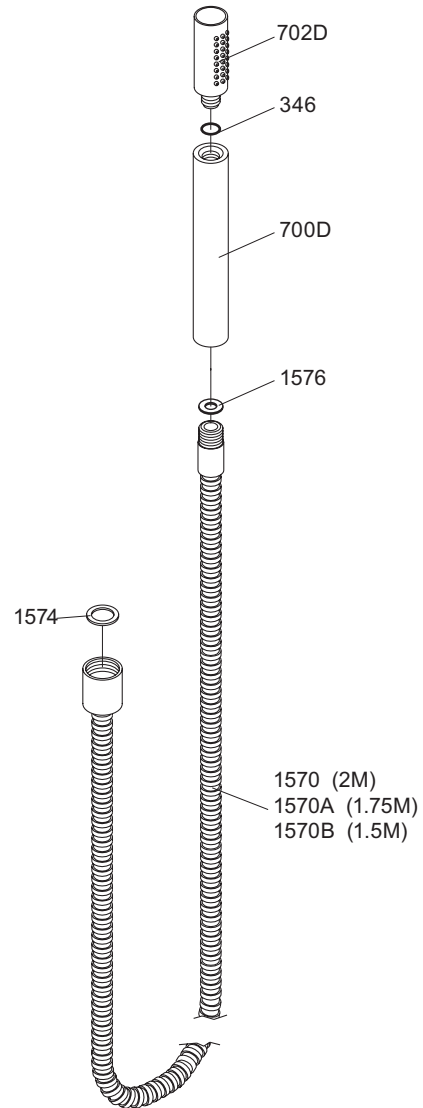

Max. 65°C. 150°F

1611: A 1621: B

A 170 mm 6 3/4"  
 B 220 mm 8 3/4"

1641T8:

Brass: 200 mm 8"  
 Steel: 217 mm 8 1/2"

1671:

1671-HT2:

www.vola.com

# VOLA T2

T4

T5

T6

T7

T11

T16

VOLA T3, T4, T5, T6, T7, T8, T9, T11, T14, T16, T27

T27

T4, T5, T6, T7, T11, T16, T27

T8, T9, T14

T3

VR040D/: VR22, VR44, VR45, VR246, VR249, VR623, VR624/A/C/D/E/F, 2xVR631, VR1902  
 VR1640: VR23, VR44, VR45, VR47, VR246, VR249, VR623, VR624/A/C/D/E/F, 2xVR631, VR1902

# VOLA 1641T8

Date  
 Jan. 96

Rev.  
 2

Sheet  
 SB 50A

T2V:

T2:

vola

Lunavej 2  
DK-8700 Horsens  
Tlf : + 45 7023 5500  
sales@vola.com  
www.vola.com