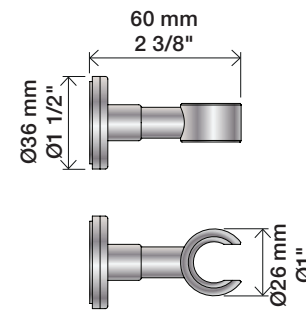

T4

T5

T6

T7

T11

T16

VOLA T3, T4, T5, T6, T7, T8, T9, T11, T14, T16, T27

www.vola.com

vola

5 1703182 372310

mnt_T3-T27_V3_40999247
01-04-2022

T14

T8

T9

T3

T27