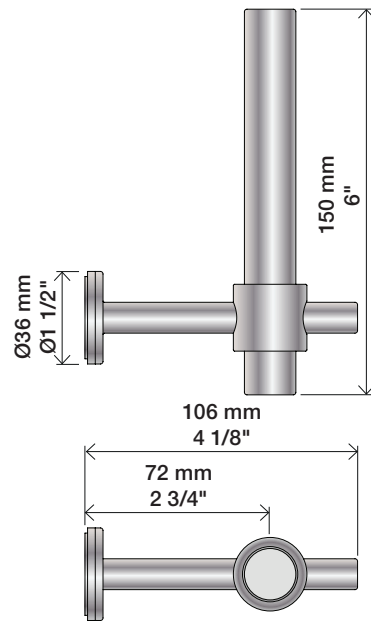

www.vola.com

vola

5 1703182 372310

mnt_T3-T27_V3_40999247
01-04-2022

T14