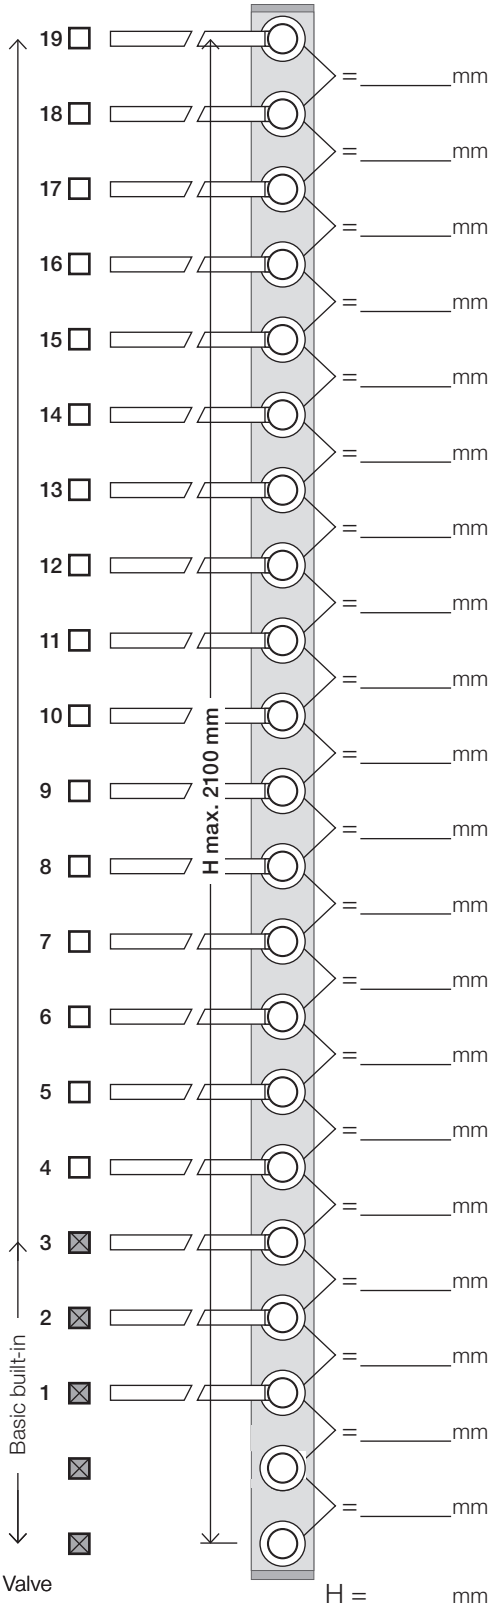

ORDER FORM

(Firm order cannot be cancelled or returned)

VOLA A/S
Lunavej 2
8700 Horsens
Tlf. 7023 5500
sales@vola.dk
www.vola.com

VOLA T39ELUS (120V)

1. Select number of bars (mark)
2. Choose center distance (100 - 300 mm)
3. Thickness of tiles
4. Select finish

Basic built-in part: Operating handle + 3 bars.
(Flexible center distance)

Order number: _____

Name of customer: _____

Address: _____

Post code: _____

Tel.: _____

E-mail: _____

Sales person/vendor: _____

Exclusive Colors

Power cable:

3 m. Rodent proof cable

Customer signature/Date: _____

Planning guide

VOLA T39ELUS (120V)

Towel warmer – electric.
 With step-less temperature regulation between 20 and 50 degrees C.
 Self-closing timer setting after two hours at full power (50 degrees C).
 Power consumption: 10W per bar.
 Supplied with 3 metres of rodent-proof cable (for built-in part).
 Must be installed by a qualified electrician.