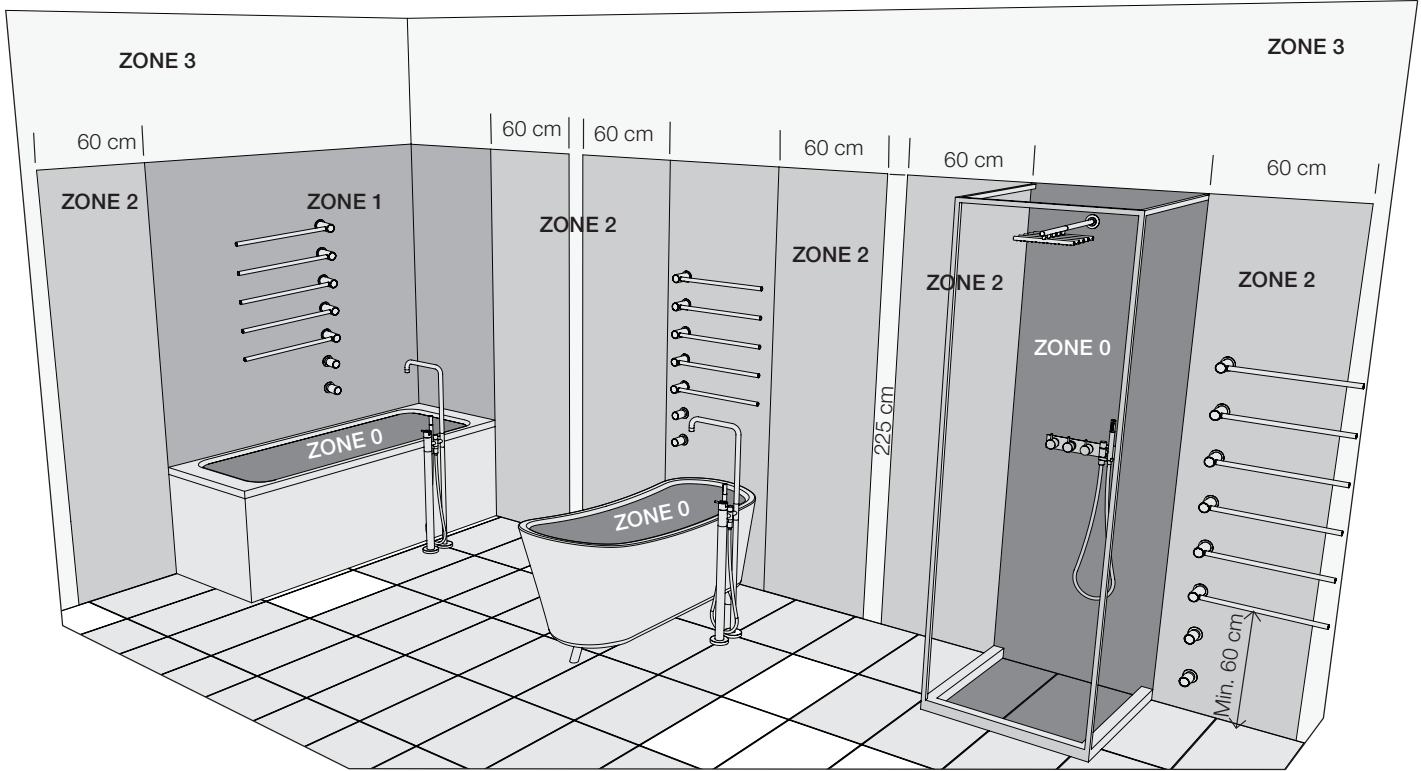

Planning guide

VOLA T39ELUS (120V)

Towel warmer – electric.
With step-less temperature regulation between 20 and 50 degrees C.
Self-closing timer setting after two hours at full power (50 degrees C).
Power consumption: 10W per bar.
Supplied with 3 metres of rodent-proof cable (for built-in part).
Must be installed by a qualified electrician.

VOLA A/S
Lunavej 2
8700 Horsens
Tlf. 7023 5500
sales@vola.dk
www.vola.com

Diagram for reference only, please check your local building codes.
- Installation in Zone 2 requires a GFCI power source.
- Unit may not be installed in Zone 1 or 0

UK
CA

120V~ 10W/

	0	1	2	3	4	⌚
OFF		20°C 68°F	30°C 86°F	40°C 104°F	50°C 122°F	50°C 122°F